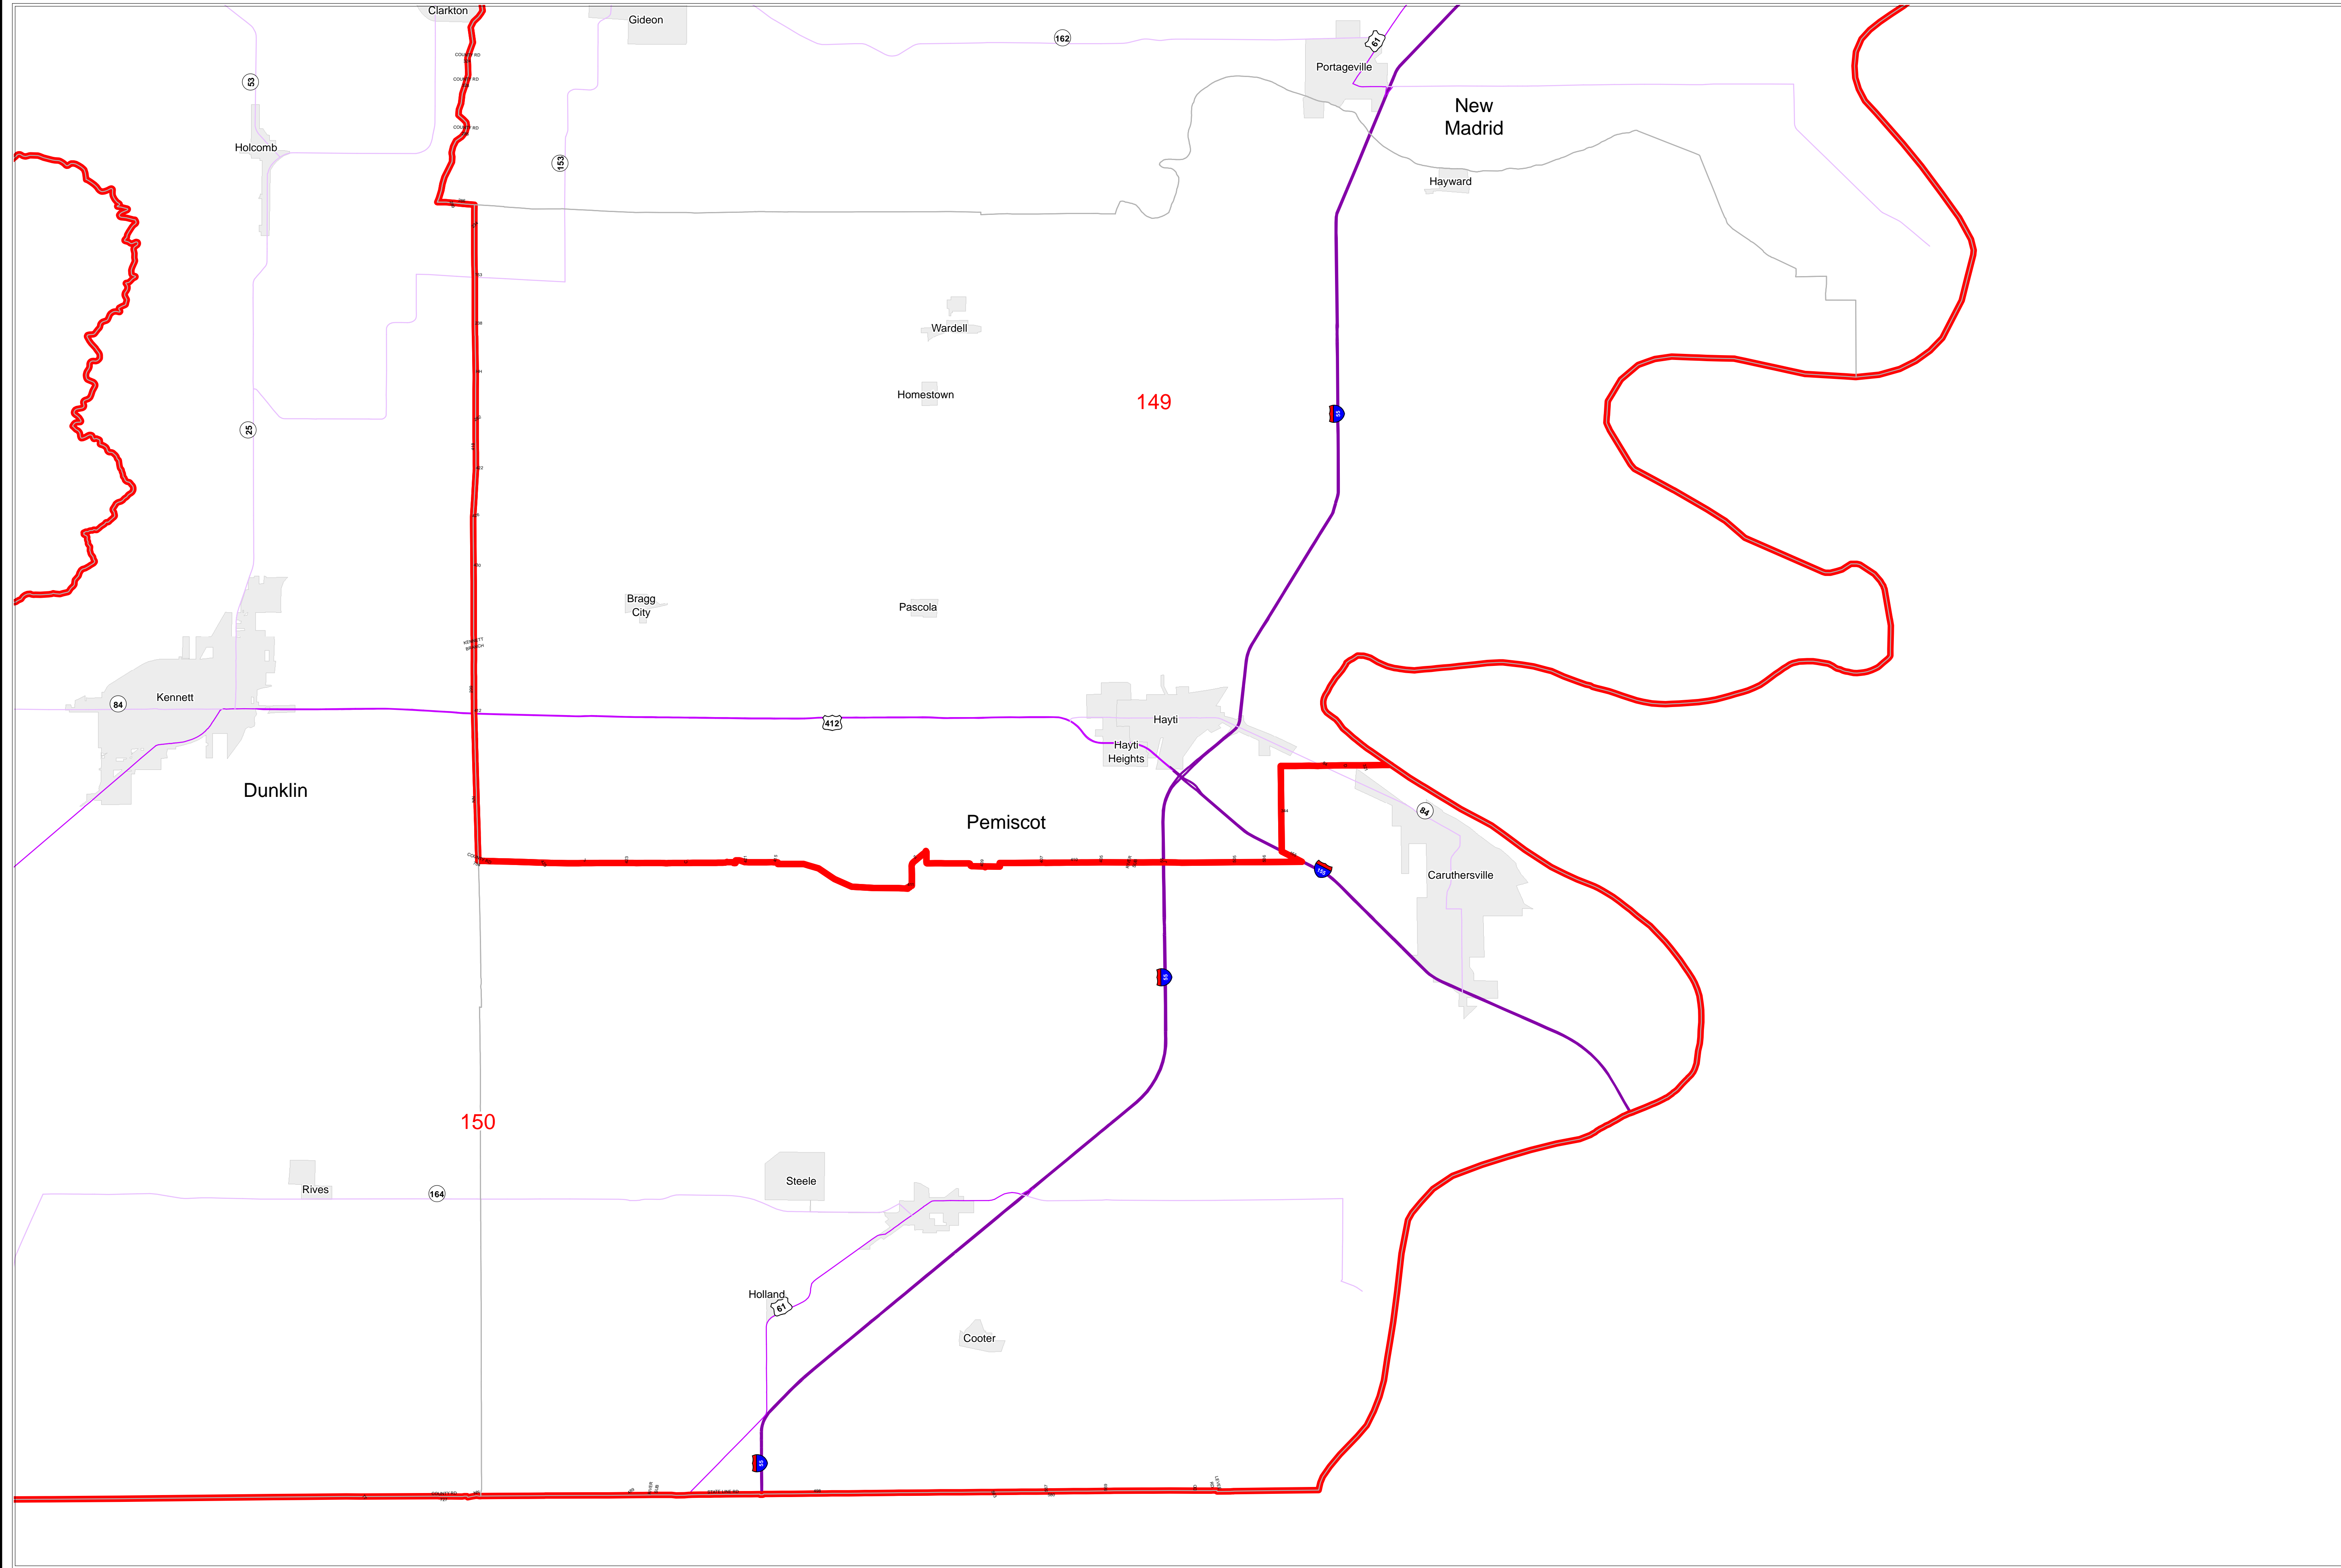

House Apportionment Plan 2011

Missouri Appellate Apportionment Commission